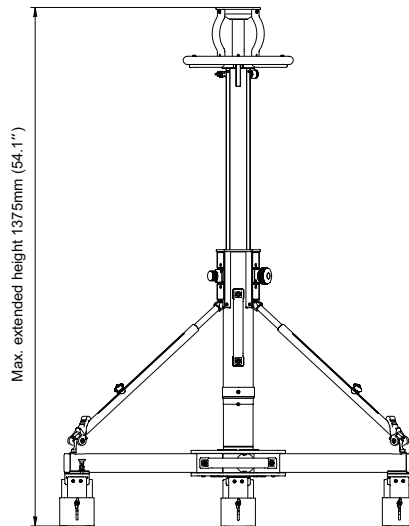

FEATURES

- Compact and portable with carry handle for column & dolly.
- Wide height range 810mm (31.8") up to 1690mm (66.5") with extension (opt.).
- Precise, smooth and low noise In-shot column with 450mm (17.7") stroke.
- Simple and easy to setup and use with drag control knob and lock lever on pressure column.
- Air adjustable column system for quick payload balancing.
- Independent dolly wheel axle brake system eliminates wheel tyre indents.
- Multiple wheel positions for linear or radius dolly tracking.
- 125mm (4.9") dual ball bearing wheels for quick swivel-turn action.
- Center hub locking column with adjustable spider arm supports.
- Steering wheel diameter 294mm (11.6").
- Dolly tracking width 970mm (38.2").
- Sturdy adjustable cable guards.
- Portable hand pump with pressure gauge.

Compact & Portable Live Shot Pedestal

3220 COMBO LIVE 30 PEDESTAL

Weight Total:	7.7 kg (38.9 lbs)
Weight Dolly:	9.2 kg (20.2 lbs)
Weight Column:	8.5 kg (18.7 lbs)
Payload range (column):	30.0 kg (66.0 lbs)
Column in-shot stroke:	450 mm (17.7")
Min. height:	810 mm (31.9")
Max. height:	1375 mm (54.1")
Max. height with extension (opt.):	1690 mm (66.5")
Tracking width:	970 mm (38.2")
Footprint diameter:	1120 mm (44.1")
Steering wheel diameter:	294 mm (11.6")
Mounting base:	Bowl type
Bowl diameter:	Ø100 mm (3.9")
Wheel diameter:	Ø125 mm (4.9")
Transport width (pedestal):	294 mm (11.6")
Transport height (pedestal):	810 mm (31.9")
Transport length (dolly):	785 mm (30.9")

OPTIONAL ACCESSORIES

- *3290 Extension assembly 315mm (12.4")
- 3294 Weight bag 5.6kg (12.3 lbs)

SPARES

AUSTRALIA
 Miller Camera Support Equipment
 30 Hotham Parade
 Artarmon, Sydney, NSW 2064
 Australia
 Quality ISO 9001
 P +61 2 9439 6377 F +61 2 9438 2819
 sales@miller.com.au