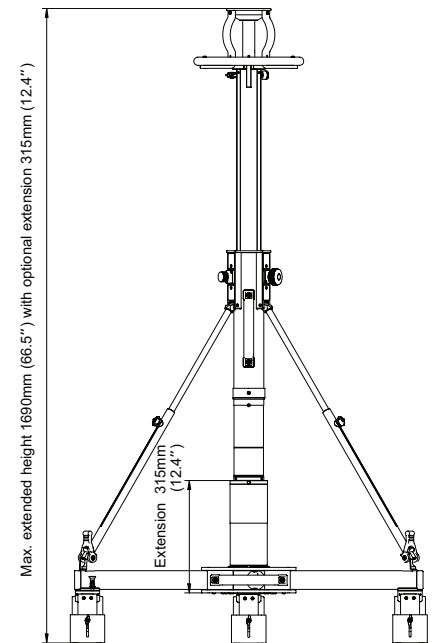

FEATURES

- Compact and portable with carry handle for column & dolly.
- Wide height range 810mm (31.8") up to 1690mm (66.5") with extension (opt.).
- Precise, smooth and low noise In-shot column with 450mm (17.7") stroke.
- Simple and easy to setup and use with drag control knob and lock lever on pressure column.
- Air adjustable column system for quick payload balancing.
- Independent dolly wheel axle brake system eliminates wheel tyre indents.
- Multiple wheel positions for linear or radius dolly tracking.
- 125mm (4.9") dual ball bearing wheels for quick swivel-turn action.
- Center hub locking column with adjustable spider arm supports.
- Steering wheel diameter 294mm (11.6").
- Dolly tracking width 970mm (38.2").
- Sturdy adjustable cable guards.
- Portable hand pump with pressure gauge.

Compact & Portable Live Shot Pedestal

3220 COMBO LIVE 30 PEDESTAL

Weight Total:	7.7 kg (38.9 lbs)
Weight Dolly:	9.2 kg (20.2 lbs)
Weight Column:	8.5 kg (18.7 lbs)
Payload range (column):	30.0 kg (66.0 lbs)
Column in-shot stroke:	450 mm (17.7")
Min. height:	810 mm (31.9")
Max. height:	1375 mm (54.1")
Max. height with extension (opt.):	1690 mm (66.5")
Tracking width:	970 mm (38.2")
Footprint diameter:	1120 mm (44.1")
Steering wheel diameter:	294 mm (11.6")
Mounting base:	Bowl type
Bowl diameter:	Ø100 mm (3.9")
Wheel diameter:	Ø125 mm (4.9")
Transport width (pedestal):	294 mm (11.6")
Transport height (pedestal):	810 mm (31.9")
Transport length (dolly):	785 mm (30.9")

OPTIONAL ACCESSORIES

- *3290 Extension assembly 315mm (12.4")
- 3294 Weight bag 5.6kg (12.3 lbs)

SPARES

AUSTRALIA
 Miller Camera Support Equipment
 30 Hotham Parade
 Artarmon, Sydney, NSW 2064
 Australia
 Quality ISO 9001
 P +61 2 9439 6377 F +61 2 9438 2819
 sales@miller.com.au