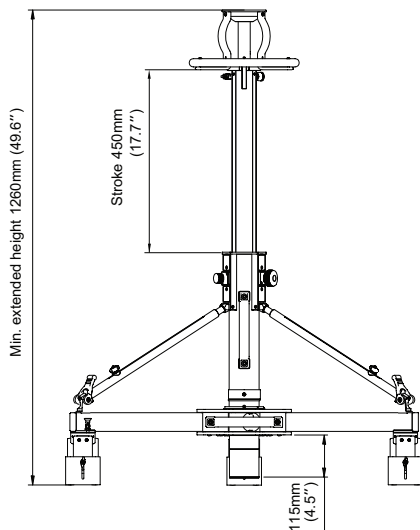

FEATURES

- Compact and portable with carry handle for column & dolly.
- Wide height range 810mm (31.8") up to 1690mm (66.5") with extension (opt.).
- Precise, smooth and low noise In-shot column with 450mm (17.7") stroke.
- Simple and easy to setup and use with drag control knob and lock lever on pressure column.
- Air adjustable column system for quick payload balancing.
- Independent dolly wheel axle brake system eliminates wheel tyre indents.
- Multiple wheel positions for linear or radius dolly tracking.
- 125mm (4.9") dual ball bearing wheels for quick swivel-turn action.
- Center hub locking column with adjustable spider arm supports.
- Steering wheel diameter 294mm (11.6").
- Dolly tracking width 970mm (38.2").
- Sturdy adjustable cable guards.
- Portable hand pump with pressure gauge.

Compact & Portable Live Shot Pedestal

3220 COMBO LIVE 30 PEDESTAL

Weight Total:	7.7 kg (38.9 lbs)
Weight Dolly:	9.2 kg (20.2 lbs)
Weight Column:	8.5 kg (18.7 lbs)
Payload range (column):	30.0 kg (66.0 lbs)
Column in-shot stroke:	450 mm (17.7")
Min. height:	810 mm (31.9")
Max. height:	1375 mm (54.1")
Max. height with extension (opt.):	1690 mm (66.5")
Tracking width:	970 mm (38.2")
Footprint diameter:	1120 mm (44.1")
Steering wheel diameter:	294 mm (11.6")
Mounting base:	Bowl type
Bowl diameter:	Ø100 mm (3.9")
Wheel diameter:	Ø125 mm (4.9")
Transport width (pedestal):	294 mm (11.6")
Transport height (pedestal):	810 mm (31.9")
Transport length (dolly):	785 mm (30.9")

OPTIONAL ACCESSORIES

- *3290 Extension assembly 315mm (12.4")
- 3294 Weight bag 5.6kg (12.3 lbs)

SPARES

AUSTRALIA
 Miller Camera Support Equipment
 30 Hotham Parade
 Artarmon, Sydney, NSW 2064
 Australia
 Quality ISO 9001
 P +61 2 9439 6377 F +61 2 9438 2819
 sales@miller.com.au