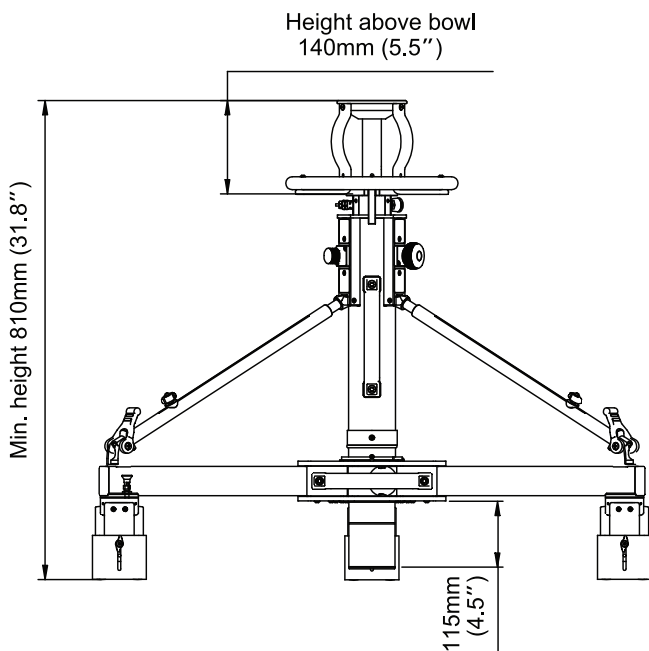

FEATURES

- Compact and portable with carry handle for column & dolly.
- Wide height range 810mm (31.8") up to 1690mm (66.5") with extension (opt.).
- Precise, smooth and low noise In-shot column with 450mm (17.7") stroke.
- Simple and easy to setup and use with drag control knob and lock lever on pressure column.
- Air adjustable column system for quick payload balancing.
- Independent dolly wheel axle brake system eliminates wheel tyre indents.
- Multiple wheel positions for linear or radius dolly tracking.
- 125mm (4.9") dual ball bearing wheels for quick swivel-turn action.
- Center hub locking column with adjustable spider arm supports.
- Steering wheel diameter 294mm (11.6").
- Dolly tracking width 970mm (38.2").
- Sturdy adjustable cable guards.
- Portable hand pump with pressure gauge.

Compact & Portable Live Shot Pedestal

3220 COMBO LIVE 30 PEDESTAL

Weight Total:	7.7 kg (38.9 lbs)
Weight Dolly:	9.2 kg (20.2 lbs)
Weight Column:	8.5 kg (18.7 lbs)
Payload range (column):	30.0 kg (66.0 lbs)
Column in-shot stroke:	450 mm (17.7")
Min. height:	810 mm (31.9")
Max. height:	1375 mm (54.1")
Max. height with extension (opt.):	1690 mm (66.5")
Tracking width:	970 mm (38.2")
Footprint diameter:	1120 mm (44.1")
Steering wheel diameter:	294 mm (11.6")
Mounting base:	Bowl type
Bowl diameter:	Ø100 mm (3.9")
Wheel diameter:	Ø125 mm (4.9")
Transport width (pedestal):	294 mm (11.6")
Transport height (pedestal):	810 mm (31.9")
Transport length (dolly):	785 mm (30.9")

OPTIONAL ACCESSORIES

- *3290 Extension assembly 315mm (12.4")
- 3294 Weight bag 5.6kg (12.3 lbs)

SPARES

AUSTRALIA
 Miller Camera Support Equipment
 30 Hotham Parade
 Artarmon, Sydney, NSW 2064
 Australia
 Quality ISO 9001
 P +61 2 9439 6377 F +61 2 9438 2819
 sales@miller.com.au