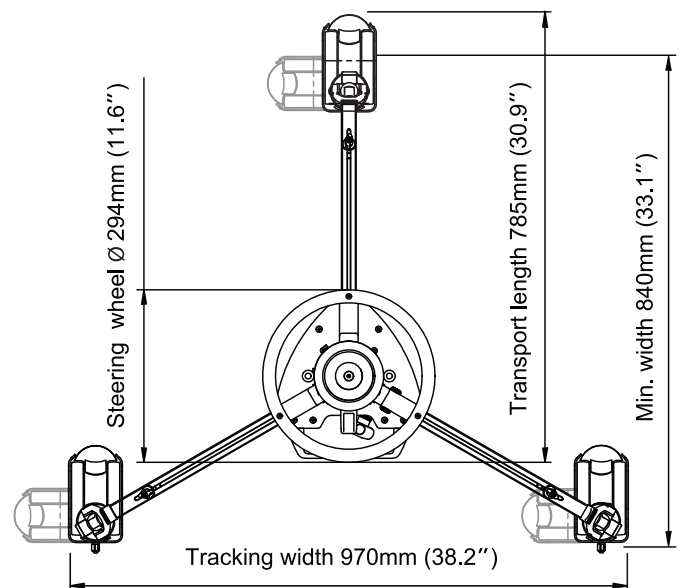

FEATURES

- Compact and portable with carry handle for column & dolly.
- Wide height range 810mm (31.8") up to 1690mm (66.5") with extension (opt.).
- Precise, smooth and low noise In-shot column with 450mm (17.7") stroke.
- Simple and easy to setup and use with drag control knob and lock lever on pressure column.
- Air adjustable column system for quick payload balancing.
- Independent dolly wheel axle brake system eliminates wheel tyre indents.
- Multiple wheel positions for linear or radius dolly tracking.
- 125mm (4.9") dual ball bearing wheels for quick swivel-turn action.
- Center hub locking column with adjustable spider arm supports.
- Steering wheel diameter 294mm (11.6").
- Dolly tracking width 970mm (38.2").
- Sturdy adjustable cable guards.
- Portable hand pump with pressure gauge.

Compact & Portable Live Shot Pedestal

3220 COMBO LIVE 30 PEDESTAL

Weight Total:	7.7 kg (38.9 lbs)
Weight Dolly:	9.2 kg (20.2 lbs)
Weight Column:	8.5 kg (18.7 lbs)
Payload range (column):	30.0 kg (66.0 lbs)
Column in-shot stroke:	450 mm (17.7")
Min. height:	810 mm (31.9")
Max. height:	1375 mm (54.1")
Max. height with extension (opt.):	1690 mm (66.5")
Tracking width:	970 mm (38.2")
Footprint diameter:	1120 mm (44.1")
Steering wheel diameter:	294 mm (11.6")
Mounting base:	Bowl type
Bowl diameter:	Ø100 mm (3.9")
Wheel diameter:	Ø125 mm (4.9")
Transport width (pedestal):	294 mm (11.6")
Transport height (pedestal):	810 mm (31.9")
Transport length (dolly):	785 mm (30.9")

OPTIONAL ACCESSORIES

- *3290 Extension assembly 315mm (12.4")
- 3294 Weight bag 5.6kg (12.3 lbs)

SPARES

AUSTRALIA
 Miller Camera Support Equipment
 30 Hotham Parade
 Artarmon, Sydney, NSW 2064
 Australia
 Quality ISO 9001
 P +61 2 9439 6377 F +61 2 9438 2819
 sales@miller.com.au